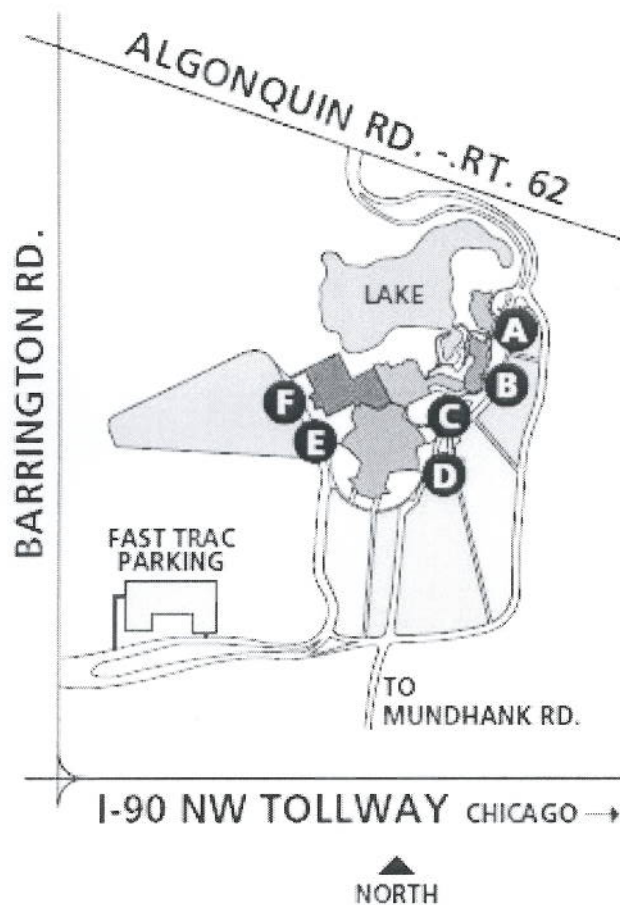

Willow Creek Auditorium
67 East Algonquin Road, South Barrington, IL 60010

For driving directions from a specific location, please visit:

<http://hhs.d211.org>

Click on the "Graduation Information" link towards the bottom, underneath "Quick Links"

Driving directions from Hoffman Estates High School:

- Drive West on Higgins Rd.
- Turn right onto Barrington Rd.
- Continue on Barrington Rd. approximately 2.5 miles, the entrance is on the right